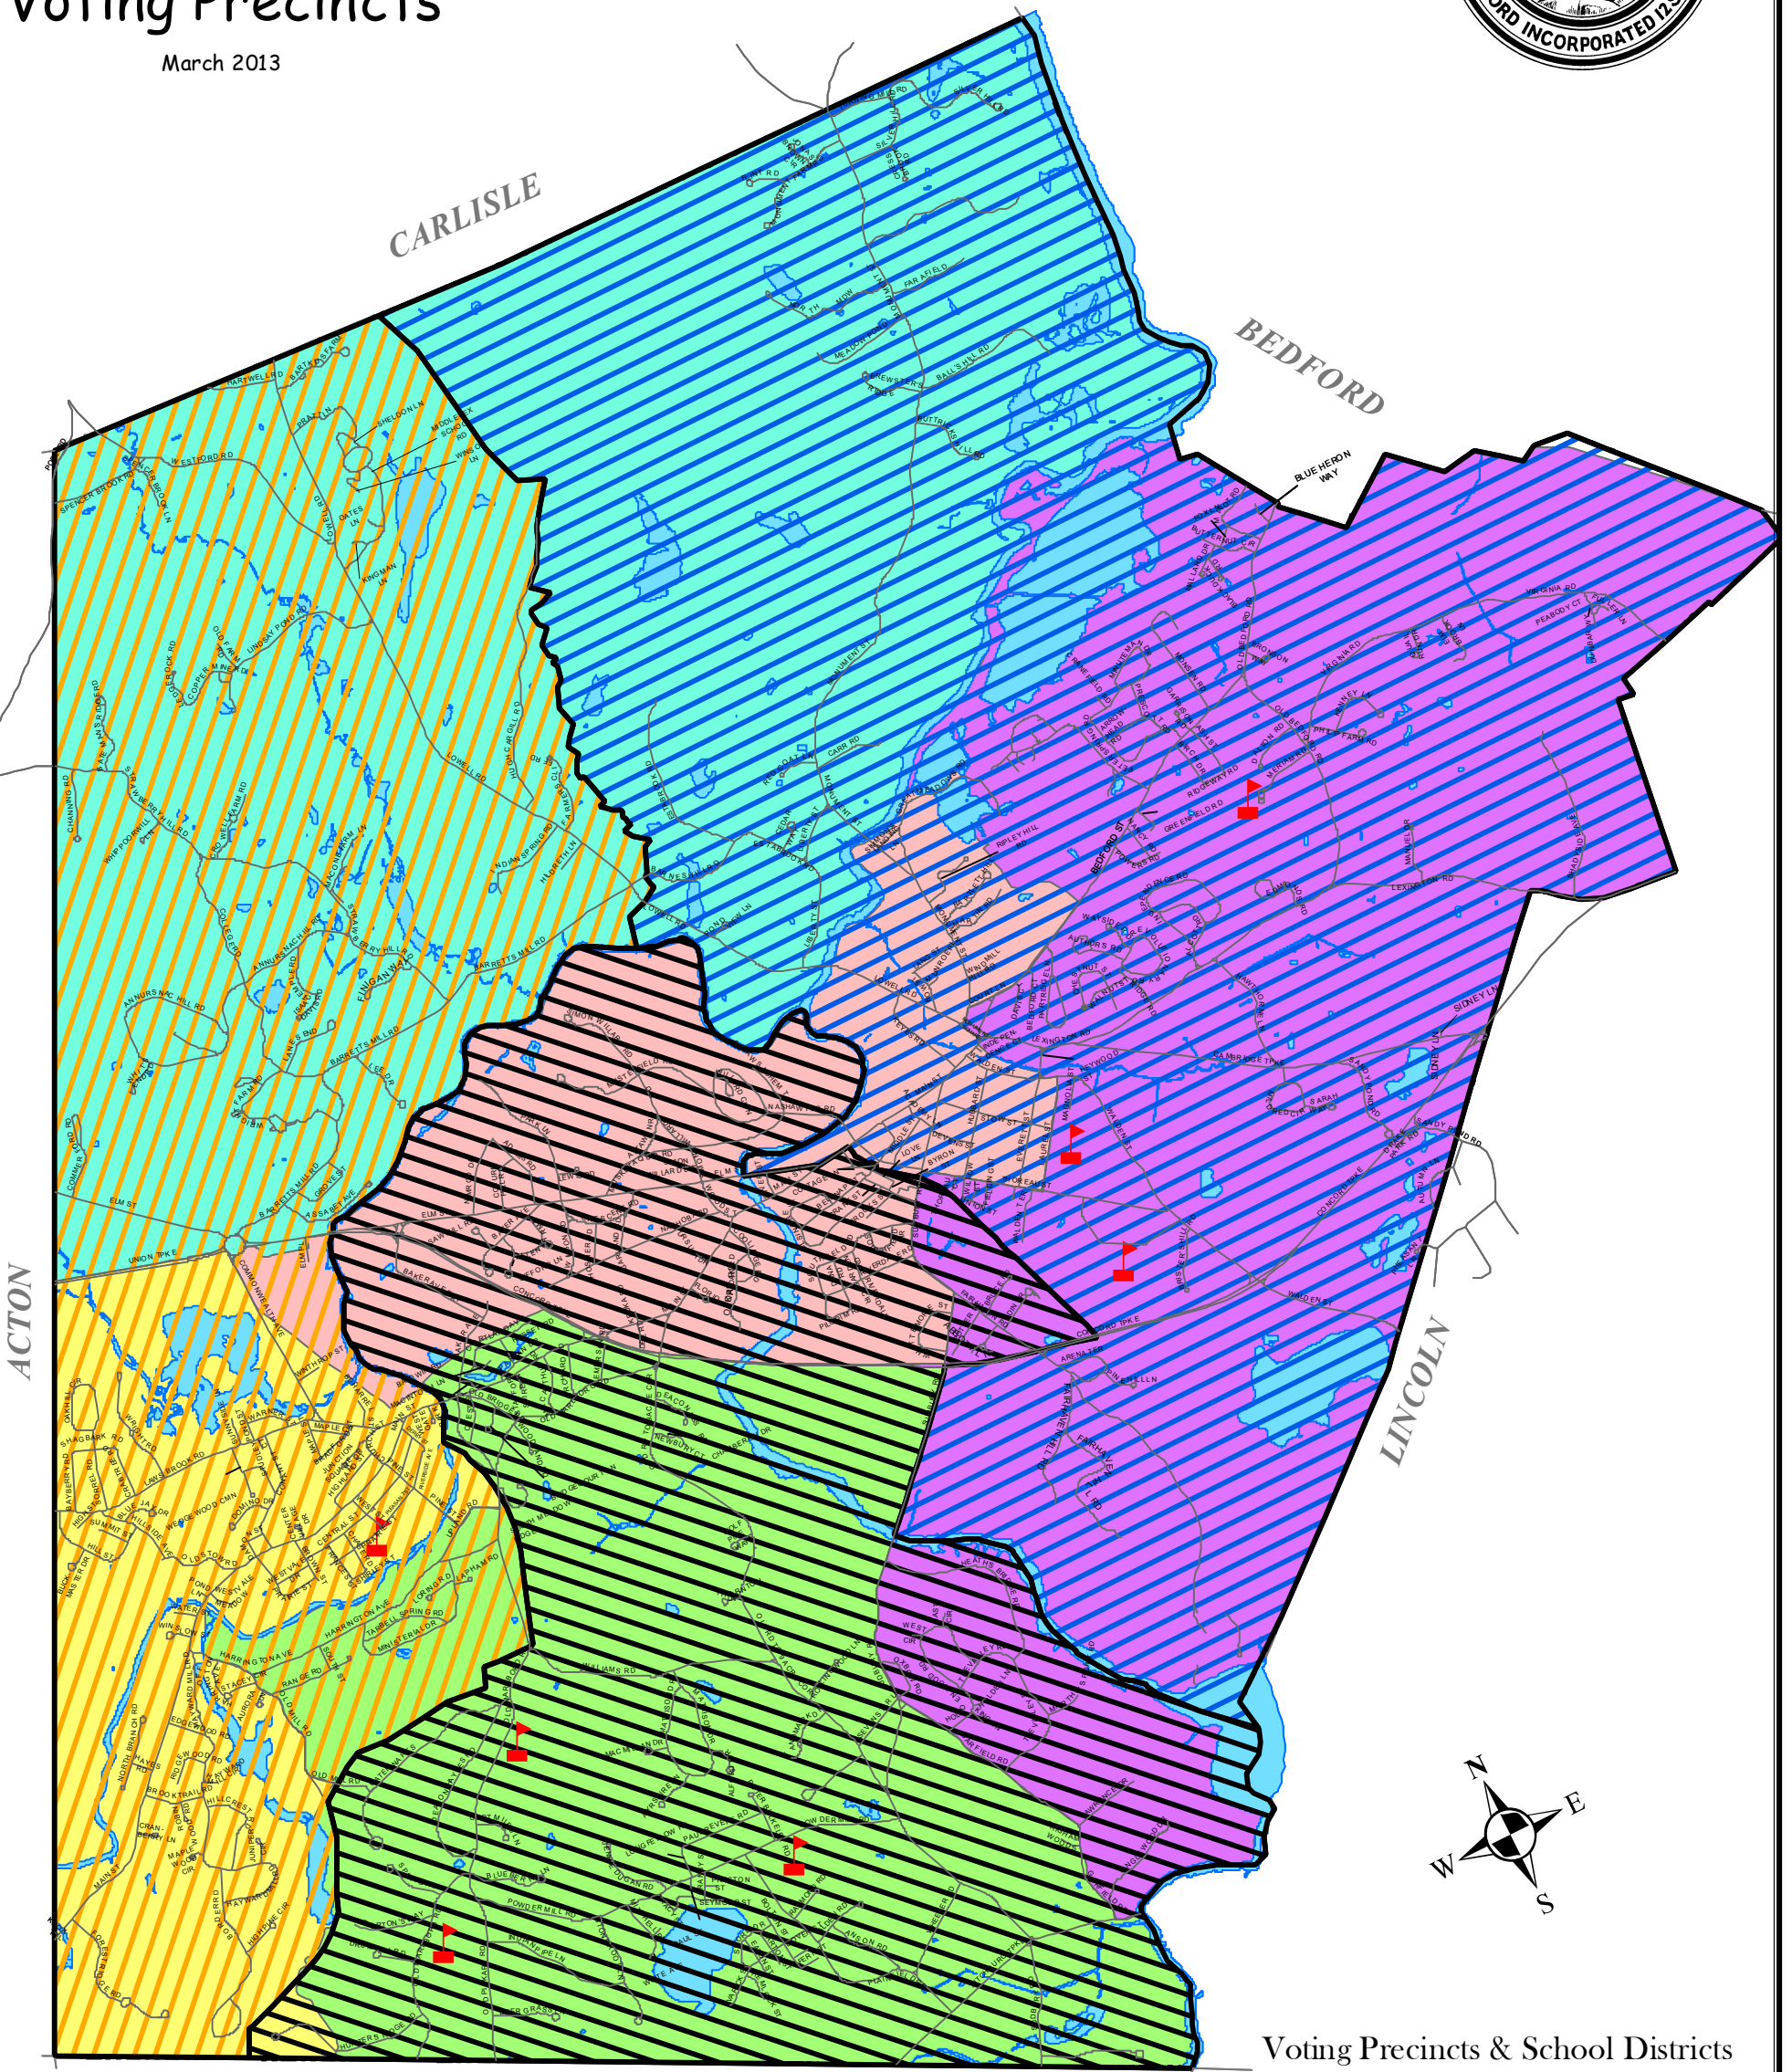

TOWN OF
CONCORD
MASSACHUSETTS

Voting Precincts

March 2013

Voting Precincts & School Districts

School Districts

-  Alcott
-  Thoreau
-  Willard

Voting Precincts

-  1
-  2
-  3
-  4
-  5

This map was created by Concord GIS. The information is provided as a reasonably accurate point of reference, but is not intended to represent authoritative location, and is not to be used for conveyances. The Town of Concord shall not be held responsible for the accuracy or misuse of these data.